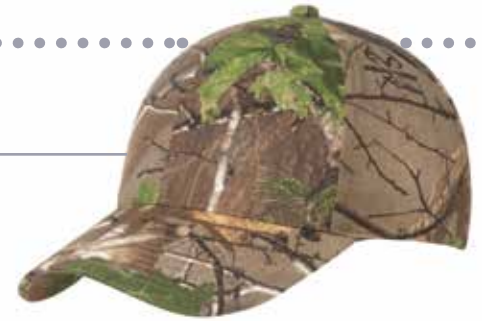

COVERAGE FROM THE TOP...DOWN

HAND SANITIZER SPRAY

Show your customer you care about them. For your next promotion give your client a product that will help keep them healthy. This .28 fl. oz. instant spray pen contains 62% ethyl alcohol proven to reduce the development of harmful germs. This conveniently sized product will be a must have for your client while keeping your brand by their side. Imprint area: 2³⁹/₅₀" x 1¹/₄".

Cap Colors: Black, Blue, Clear, Green, Pink, Red.
Set Up: $50.00

item #	250	500	1,000
SanitizerSpray	$0.84	$0.79	$0.74

PRO CAMOUFLAGE SERIES CAPS

Give a proven winner!! This cap features the top brands and patterns preferred by outdoor enthusiasts everywhere. A 60/40 cotton/poly canvas, structured mid-profile cap. Features a hook and loop closure. Price includes up to 5,000 stitches, add $.45 each for each addition 1,000 stitches.

Colors: RealTree Xtra®, Mossy Oak® New Break-Up®, Mossy Oak® Break-Up® Country, RealTree Xtra® Green; Oilfield® Camo, RealTree Hardwoods®, RealTree Max-5.
Set Up: $25.00 up to 10,000 stitches

item #	72	144
C855	$9.32	$8.82

BRUSHED TWILL LOW PROFILE CAP

The great classic look and lightweight feel makes this cap an all-around favorite. An unstructured, low profile 100% brushed cotton twill cap. Features a self-fabric adjustable slide closure with buckle. Price includes up to 5,000 stitches, add $.45 each for each additional 1,000 stitches.

Colors: White, Stone, Khaki, Light Pink, Orange, Red, Maroon, Hunter, Purple, Carolina Blue, Royal, Navy, Black.
Set Up: $25.00 up to 10,000 stitches

item #	72	144
CP77	$6.32	$5.82