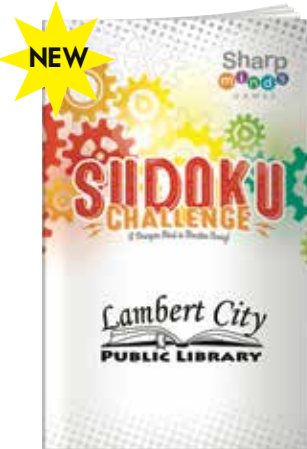

WELLNESS

SPIRIT LUNCH COOLER

We've got spirit, yes we do. We've got spirit how about you? Be a cheerleader for your customers with this 210D polyester cooler with zippered main compartment, front zippered pocket and side mesh water bottle pocket. Features a removable ID tag on back, 6 can capacity with thermal lining, top grab handle with attachment buckle easily secures this lunch cooler to a personal bag. Comes with an adjustable shoulder strap, is PVC free and Phthalate free. Size: 7" x 9 1/2" x 3 3/4". Imprint area: 3 1/2" x 2 1/2".

Colors: 9425 - Black
9426 - Royal blue
9427 - Red
9428 - Navy

Set Up: FREE - Normally $55.00

	100	300	600	1,000
	$6.28	$5.58	$5.08	$4.98

SAFETY LIGHT SHOE CLIP

Stay safely visible while running, walking, biking, etc. This handy clip features three different light settings, has a push button for easy on/off power and clips to the heel of shoes. Button cell batteries are included. Size: 3 1/2" x 2 1/2". Imprint area: 3/4" x 1/4".

Color: Black with Red light
Set Up: $40.00

item #	100	250	500	1,000	2,500
7821	$6.35	$5.90	$5.23	$4.55	$4.23

SHARP MIND GAMES

Keep your mind sharp as a tack. Challenge yourself with puzzles created to support a healthy mind. Fifty-two pages of games to challenge your brain. Size: 5 1/2" x 8 1/2". Imprint area: 3 1/2" x 2".

Themes: 40935 - Crosswords Challenge
40936 - Word Searches Challenge
40937 - Sudoku Challenge
40938 - Your Active Mind Challenge
40939 - Brain Teasers

Set Up: $50.00

	300	500	1,000	2,500
	$2.75	$2.65	$2.55	$2.45

POLY PURE WATER BOTTLE