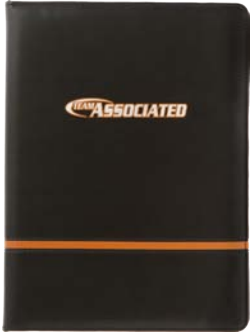

Silkscreen Set-up Charge: \$30

Laser Set-up Charge: \$60 + \$1.50 run charge

K. A0642 Accent Compact 5" x 7" Leather Journal

Notes stay organized in this deluxe bonded leather journal. It includes interior pockets, dividers with pockets, a ribbon bookmark, a Class Act Ball Pen, 80 sheets of white ruled paper and a refill.

Colors: black with white stitching, currant red with cream stitching

Size: 7"h x 5"w x 1-1/2"d

Set-up Charge: \$40
Deboss Copy

	25	50	100
A0642	15.45	14.65	14.15

K

L

L. A0939 Horizon Desk Folder

Buttery calfskin simulated leather is stitched to cover this desk folder, with a Horizon accent stripe. Folder contains interior pockets, an elastic pen loop, and a micro-perfed, ruled pad.

An interior organizer with a slant pocket to secure papers, small pocket for business cards, pen holder and 5" x 7" writing pad with privacy cover are all encapsulated by UltraHide Simulated Leather. A straightforward yet snazzy design make this a great padfolio.