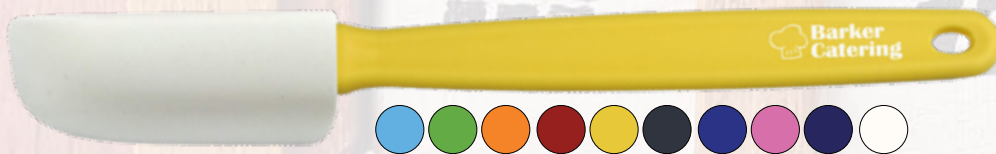

GP415WG | Evergreen Self-Watering Globe
Plants will thrive with this Evergreen self-watering globe. Gradually releases 8 oz. of water into soil ensuring consistent hydration. Saves time and effort for busy individuals. Size: 11" x 3" diameter. Imprint Area: 1.5" x .5". Set-Up Charge: $60.00

Min. 150 / $1.79

2375 | 7-Piece Bamboo Wine & Cheese Board Set
No gathering is complete without this board set. Features bamboo tray, hidden utensil holder, drip collar, wine opener, wine stopper, cheese fork, spade, and flat knife. Due to natural variations in grain, laser engraved imprints may have slightly different shades. Size: 15.5" x 6.125" x 1.5". Imprint Area: 4" x 1". Set-Up Charge: $55.00

Min. 25 / $26.95

HW126LB | reGen Bento Lunch Box
Large single-layer lunch box with snap-lock lid closure for easy and secure storage of foods. Made from RPET recycled material. Dishwasher safe. Size: 8.5" x 4.75" x 2.5". Imprint Area: 2" x 2". Set-Up Charge: $60.00

Min. 75 / $6.89

2305 | 5-Piece Bamboo & Silicone Kitchen Utensil Set
Ideal for those that love to cook and bake. Includes spatula, slotted turner, ladle, and pasta server. Due to natural variations in grain, laser engraved imprints may have slightly different shades. Imprint Area: 2.25" x 3.5" on holder. Set-Up Charge: $55.00

Min. 50 / $15.75

2685 | Sublimated Non-Woven Placemat
A mat constructed of 80 gsm non-woven polypropylene. Features full-color sublimated imprint on front. Protects tabletop from scratches, spills, or messes. Over six trim colors. Imprint Area: 13" x 10". Set-Up Charge: $55.00

Min. 250 / $1.75