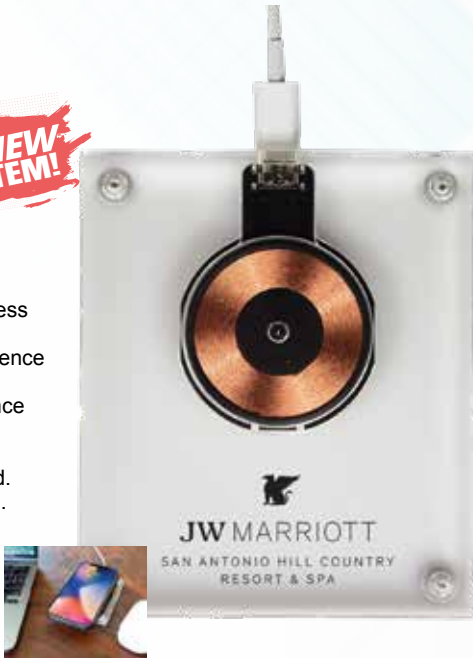

TEK227 | Clear Acrylic Wireless Charger

Clear acrylic 15W wireless charger that effortlessly charges in style! Experience a perfect blend of functionality and elegance with this charger. Anti-slip feet and a 40" USB to Type-C charging cord. Imprint Area: 2.5" x 1.5". Set-Up Charge: Reg.: $50.00; Special: FREE

Min. 10 / $19.99