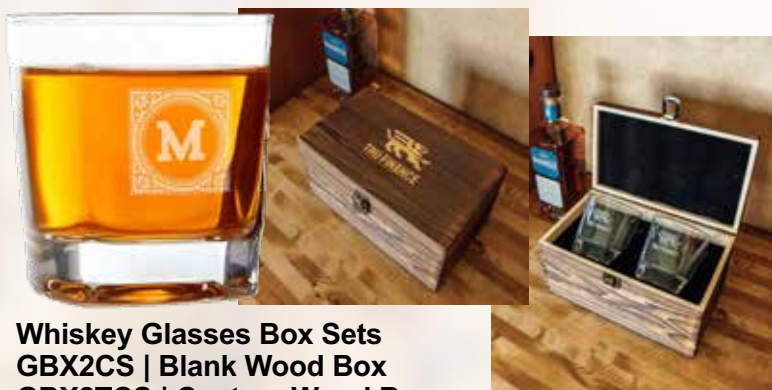

Whiskey Glasses Box Sets
GBX2CS | Blank Wood Box
GBX2TCS | Custom Wood Box

Great corporate gift to show appreciation. Set includes two engraved whiskey glasses in a blank wood box or customize the box to display logo or brand for an added professional touch. Set-Up Charge: FREE

Blank Wood Box
1   10
$59.99 $29.99

Custom Wood Box
1   10
$69.99 $39.99

ember®

1600-60 | Ember Temperature Control Smart Mug

Designed for home or office, this popular retail brand 10 oz. mug does more than keep coffee hot. It can be set at an exact drinking temperature, so it is never too hot or too cold. LED indicates when beverage is at perfect temperature. Auto Sleep intelligently senses when to turn on and off. Select your temperature with the Ember app. Charging coaster included. Comes in retail packaging. Imprint Area: 1.5" x 1.5". Set-Up Charge: $55.00. Special: FREE

Min. 12 / $159.98