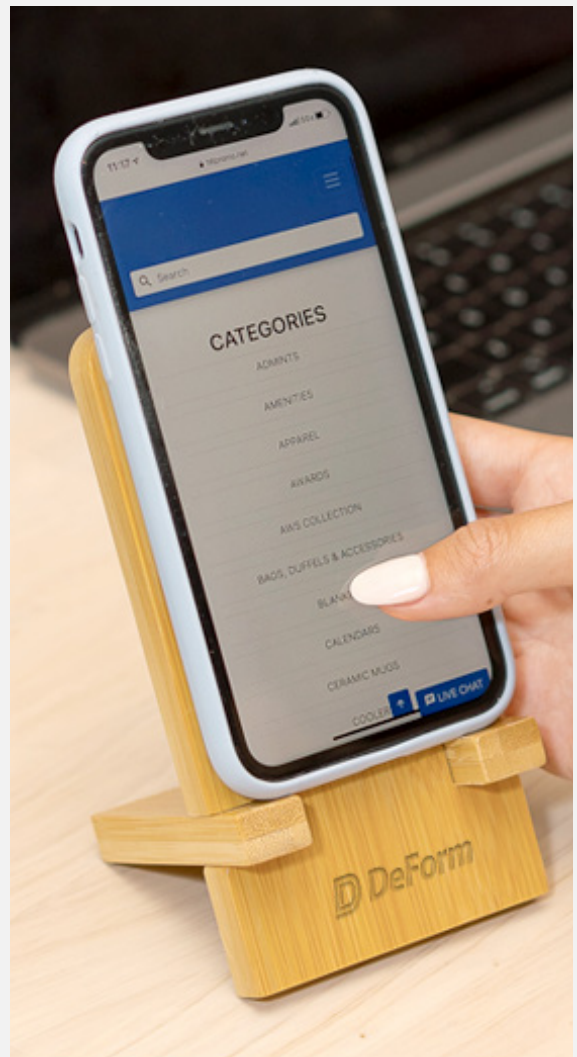

## #25027 BAMBOO WIRELESS CHARGER PHONE STAND

As Low As \$12.99(c) | Min. 25

#55114

#76138

#2254

#25027

#35076

#30086