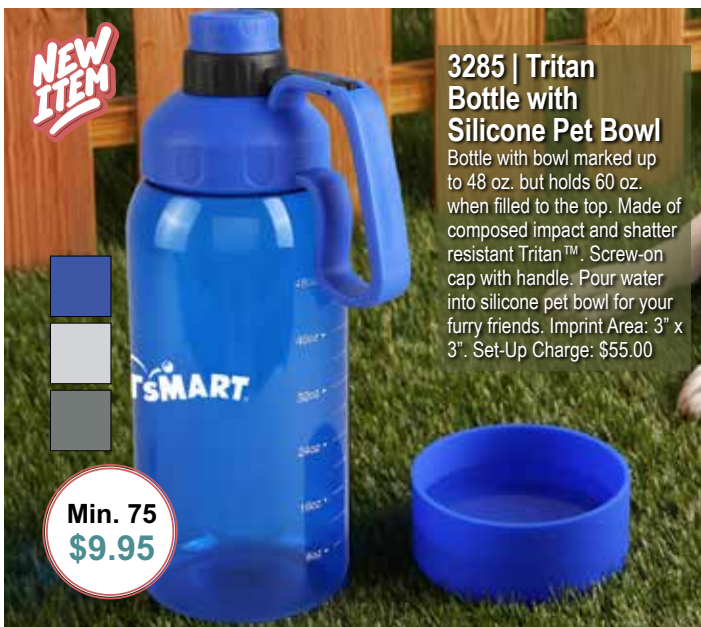

NEW ITEM

3285 | Tritan Bottle with Silicone Pet Bowl

Bottle with bowl marked up to 48 oz. but holds 60 oz. when filled to the top. Made of composed impact and shatter resistant Tritan™. Screw-on cap with handle. Pour water into silicone pet bowl for your furry friends. Imprint Area: 3" x 3". Set-Up Charge: $55.00

Min. 75
$9.95