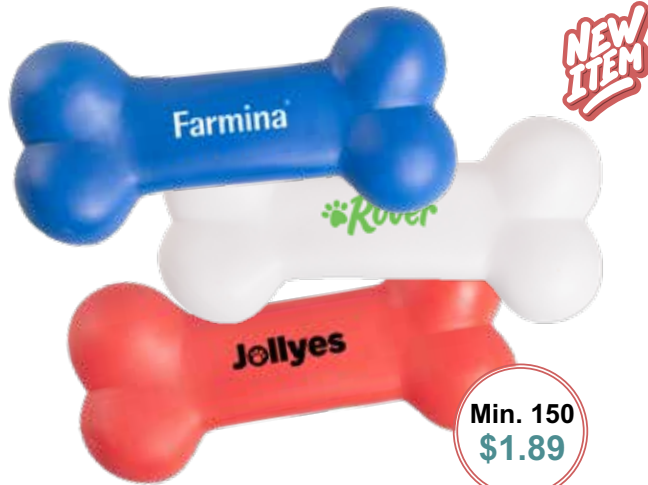

* Prices are subject to change.

Min. 100
\$5.99

NEW ITEM

40004 | Pickleball Paddle Cover

Paddle Not Included

Made of 3MM Neoprene. Cover fits standard size pickleball paddles and features zippered closure. Spot clean/air dry. Imprint Area: 5" x 5". Set-Up Charge: Reg.: \$40.00; Special: FREE

NEW ITEM

Min. 150
\$1.89

PET8 | Bone Shaped Dog Squeeze Toy

This squeeze toy will have everyone barking for more. Squeaking sound is made from the shape of the air hole without an internal squeak mechanism. Size: 5.625" x 2.5". Imprint Area: 2" x .75". Set-Up Charge: Reg.: \$60.00; Special: \$30.00

NEW ITEM

3285 | Tritan Bottle with Silicone Pet Bowl

Bottle with bowl marked up to 48 oz. but holds 60 oz. when filled to the top. Made of composed impact and shatter resistant Tritan™. Screw-on cap with handle. Pour water into silicone pet bowl for your furry friends. Imprint Area: 3" x 3". Set-Up Charge: \$55.00