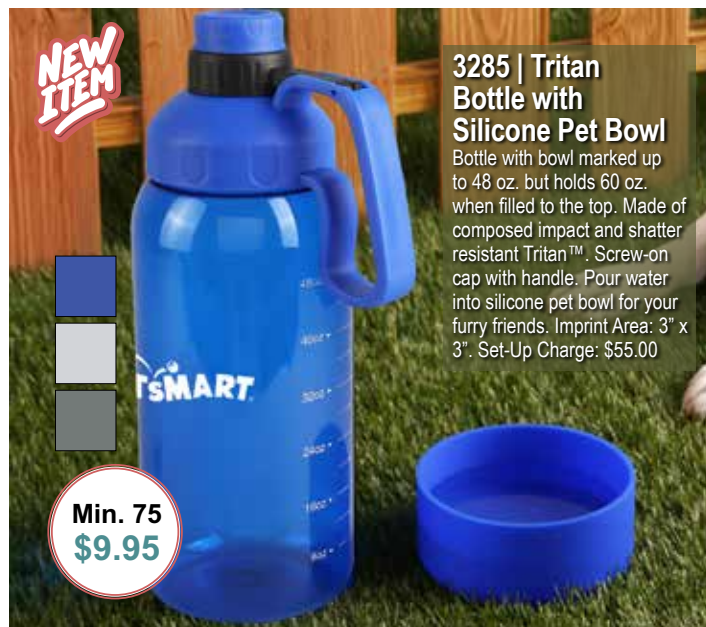

Min. 150
$1.73

0685 | Golf Brush

Brush and carabiner to help clean golf clubs, shoes, and bags. Hang brush on a bag or belt by carabiner. Imprint Area: 1.375" x .5". Set-Up Charge: $55.00