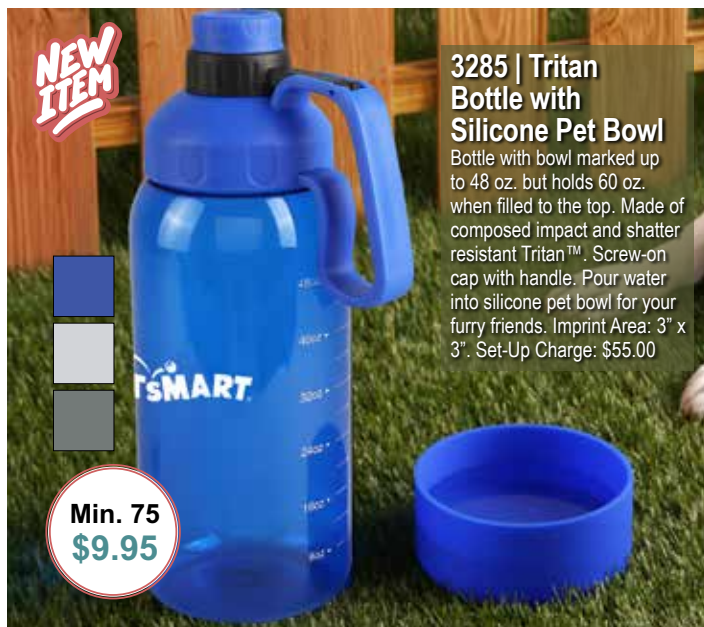

Min. 75
\$9.95

3285 | Tritan Bottle with Silicone Pet Bowl

Bottle with bowl marked up to 48 oz. but holds 60 oz. when filled to the top. Made of composed impact and shatter resistant Tritan™. Screw-on cap with handle. Pour water into silicone pet bowl for your furry friends. Imprint Area: 3" x 3". Set-Up Charge: \$55.00

Min. 150
\$1.62

0652 | Fore! Tee Set

Grabbing a tee is easy with this set. Includes 12 plastic tees and three ball markers. Tees are 2.25" long. Imprint Area: 3.5" x .625". Set-Up Charge: \$55.00

Min. 100
\$5.80

MAGGY | Magnetic Waffle Golf Towel

Strong magnet for easy pickup with golf club or attaching to golf cart. Soft, absorbent towel with waffle texture. Comes with carabiner for attachment on golf bag. Size: 28" x 12". Imprint Area: 16" x 8". Set-Up Charge: Reg.: \$50.00; Special: FREE