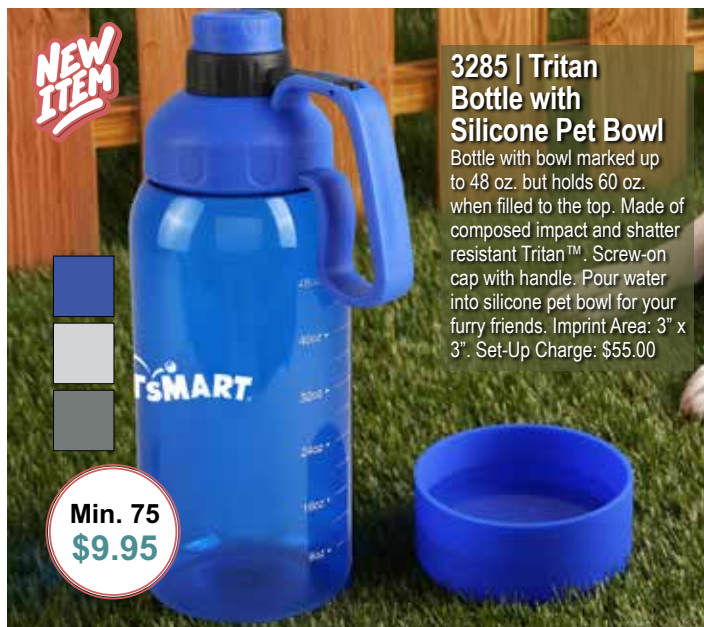

Min. 75
$9.95

3285 | Tritan Bottle with Silicone Pet Bowl

Bottle with bowl marked up to 48 oz. but holds 60 oz. when filled to the top. Made of composed impact and shatter resistant Tritan™. Screw-on cap with handle. Pour water into silicone pet bowl for your furry friends. Imprint Area: 3" x 3". Set-Up Charge: $55.00