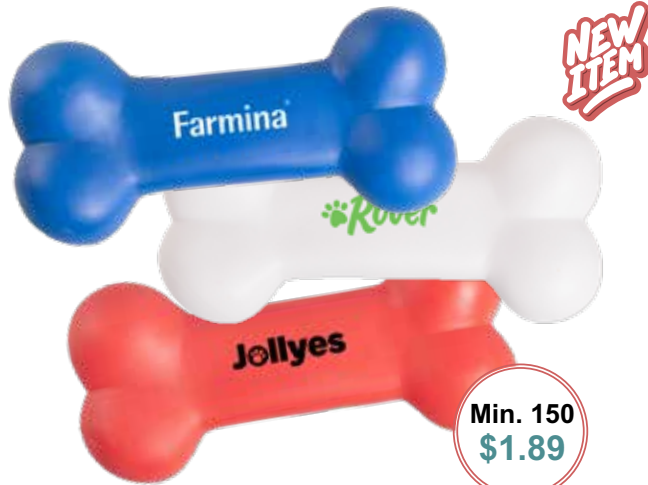

* Prices are subject to change.

Min. 100
\$5.99

NEW ITEM

40004 | Pickleball Paddle Cover

Paddle Not Included

Made of 3MM Neoprene. Cover fits standard size pickleball paddles and features zippered closure. Spot clean/air dry. Imprint Area: 5" x 5". Set-Up Charge: Reg.: \$40.00; Special: FREE

Min. 150
\$1.89

PET8 | Bone Shaped Dog Squeeze Toy

This squeeze toy will have everyone barking for more. Squeaking sound is made from the shape of the air hole without an internal squeak mechanism. Size: 5.625" x 2.5". Imprint Area: 2" x .75". Set-Up Charge: Reg.: \$60.00; Special: \$30.00

Min. 75
\$9.95

3285 | Tritan Bottle with Silicone Pet Bowl

Bottle with bowl marked up to 48 oz. but holds 60 oz. when filled to the top. Made of composed impact and shatter resistant Tritan™. Screw-on cap with handle. Pour water into silicone pet bowl for your furry friends. Imprint Area: 3" x 3". Set-Up Charge: \$55.00