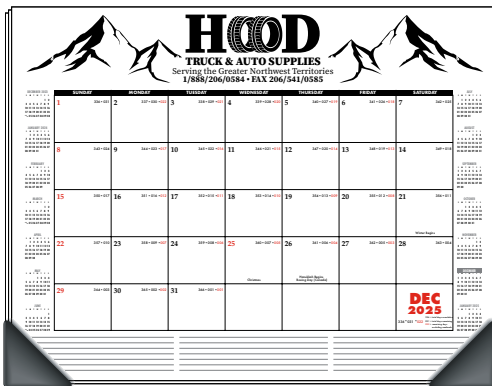

4465 | Deskmanager Desk Pad with Corners

Features December start page, Year-In-View® each month, and an area for notes at the bottom. Perfect for the desk or countertop. Call for other styles! Size: 22" x 17". Imprint Area: 20.5" x 3.125" at top (Black standard; shown with optional two-color; call for pricing). Set Up Charge: FREE

100 $11.03   200 $8.79   300 $8.00   500 $6.70

22 STOCK SHAPES!