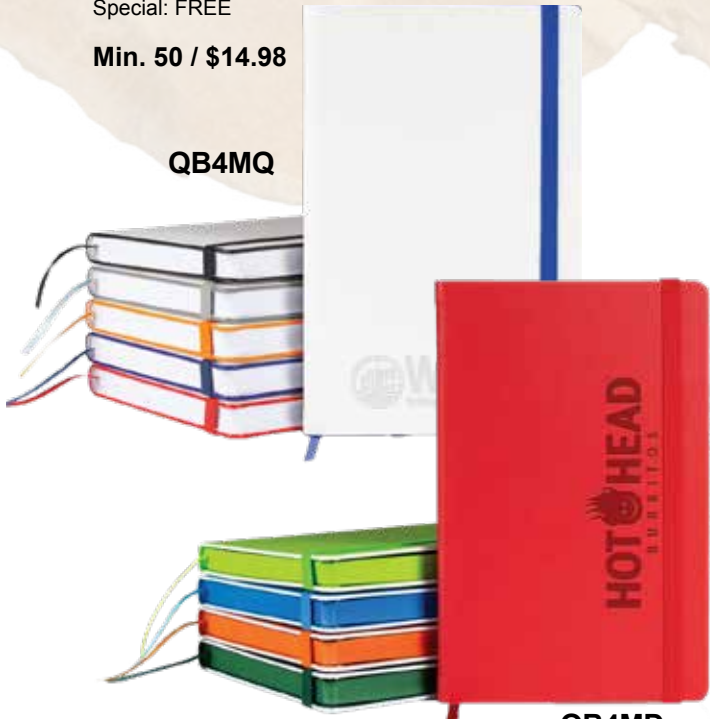

NEW ITEM!

Castelli Laser Journals

QB4MQ | White QB4MD | Color Q24MC | Black
Clean simple design with color accents. Tuscon cover journals feature ribbon markers, elastic banks, 224 ivory pages with gray lines. Size: 5.25" x 8.375". Imprint Area: 3" x 3" debossed. Set-Up Charge: Reg.: $67-00, Special: FREE

Min. 50 / $14.98

QB4MQ

QB4MD