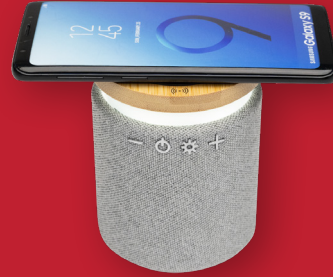

Phone Not Included

#256002 ULTRA SOUND SPEAKER & WIRELESS CHARGER 2.0

- Now With A Type-C Input (Cord Included) And 10W Output
- Charge Qi Enabled Devices Wirelessly By Placing Compatible Device On Top Of Charging Pad
- Wireless Speaker Featuring High Definition Bluetooth® 5.1 Technology
- Simply Pair With Your Device To Enjoy Dynamic Stereo Sound · LED Light Illuminates When in Use
- 1800 mAh Lithium Polymer Battery · Pairs From Up To 30 Feet Away · Up To 8 Hours Of Play Time
- The Bluetooth® word mark and logos are registered trademarks owned by the Bluetooth SIG, Inc. and any use of such marks by Hit Promotional Products, Inc. is under license. Other trademarks and trade names are those of their respective owners.